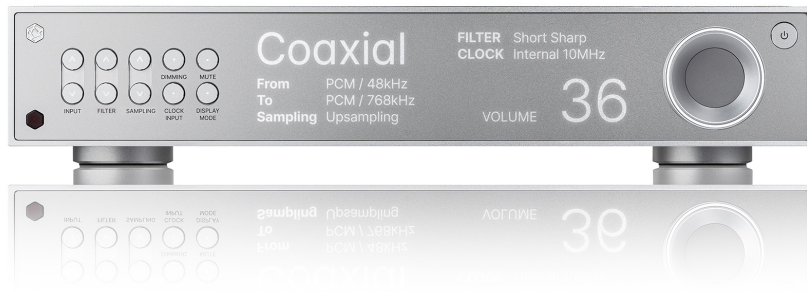

rose

Prislista 2025-02

RD160

The RD160 embodies a perfect fusion of advanced technology and aesthetics. its sleek metallic case combines luxury with durability, while the precisely crafted edges and smooth surface convey a sense of high-quality craftsmanship.

The digital stage of the RD160 is equipped with the Rose DPC module.

The Rose CIM architecture is designed to maximize sound quality.

The DAC module employs 2-chip solution, the AK4191EQ handles digital filtering and initial delta-sigma conversion stages, while the AK4499EX performs digital-to-analog conversion.

65.000kr

RA180

The RA180 is a state-of-the-art integrated amplifier using the latest innovative technologies. Power damping and dead times were reduced to 1/10 or less. Linearity was dramatically improved to create a near-perfect sound that transcends the boundaries between digital and analog.

Power rating 250W x 2ch (500W)

40.000kr

RS130

The RS130 is a network transport which can be digitally connected to an external DAC product. It features Fiber Optic Ethernet and Fiber Optic USB connectivity, which effectively block digital noise, and also has a high-precision OCXO clock to optimize stable digital output. The RS130 supports external master clock input ensuring compatibility between devices in different usage environments and enabling playback of network audio at the highest level of sound quality. The RS130 is the first network transport developed by ROSE with a user-friendly lineup in mind, based on their unique design knowhow and functions accumulated over many years.