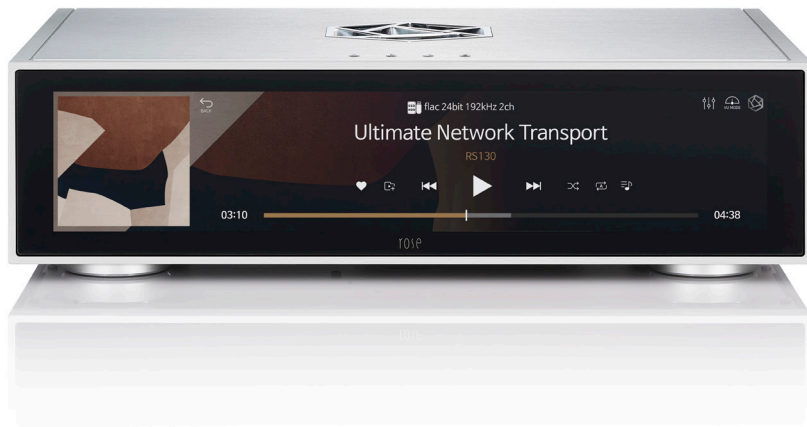

rose

Prislista 2025-02

RD160

The RD160 embodies a perfect fusion of advanced technology and aesthetics. its sleek metallic case combines luxury with durability, while the precisely crafted edges and smooth surface convey a sense of high-quality craftsmanship.

The digital stage of the RD160 is equipped with the Rose DPC module.

The Rose CIM architecture is designed to maximize sound quality.

The DAC module employs 2-chip solution, the AK4191EQ handles digital filtering and initial delta-sigma conversion stages, while the AK4499EX performs digital-to-analog conversion.

65.000kr

RA180

The RA180 is a state-of-the-art integrated amplifier using the latest innovative technologies. Power damping and dead times were reduced to 1/10 or less. Linearity was dramatically improved to create a near-perfect sound that transcends the boundaries between digital and analog.

Power rating 250W x 2ch (500W)

40.000kr

RS130

The RS130 is a network transport which can be digitally connected to an external DAC product. It features Fiber Optic Ethernet and Fiber Optic USB connectivity, which effectively block digital noise, and also has a high-precision OCXO clock to optimize stable digital output. The RS130 supports external master clock input ensuring compatibility between devices in different usage environments and enabling playback of network audio at the highest level of sound quality. The RS130 is the first network transport developed by ROSE with a user-friendly lineup in mind, based on their unique design knowhow and functions accumulated over many years.