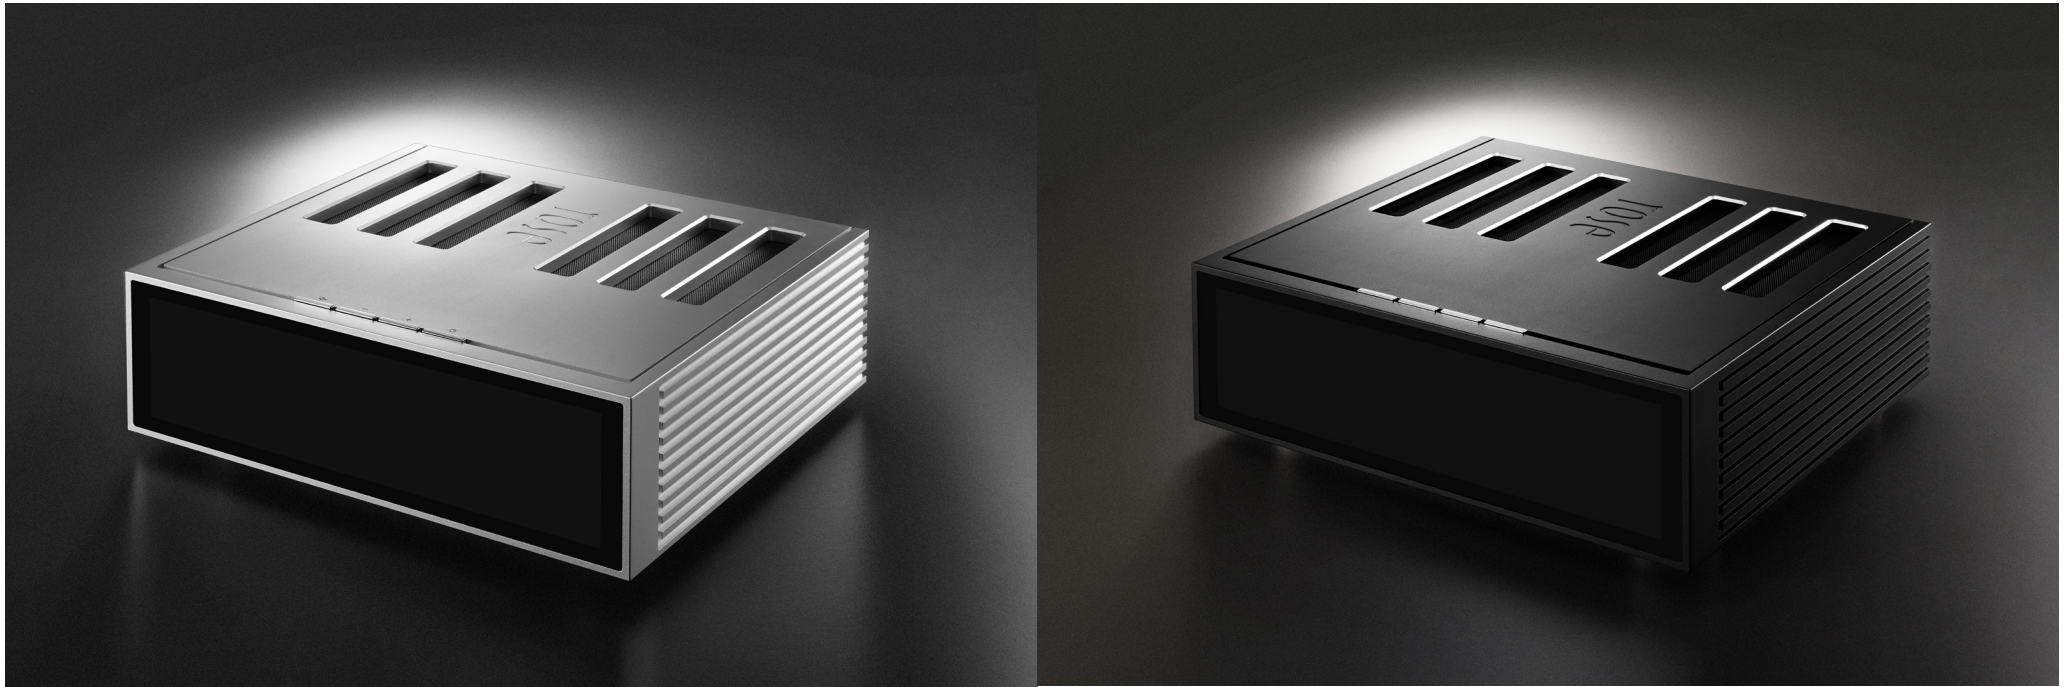

rose

Prislista 2025-02

RD160

The RD160 embodies a perfect fusion of advanced technology and aesthetics. its sleek metallic case combines luxury with durability, while the precisely crafted edges and smooth surface convey a sense of high-quality craftsmanship.

Power rating 250W x 2ch (500W)

40.000kr

RS130

The RS130 is a network transport which can be digitally connected to an external DAC product. It features Fiber Optic Ethernet and Fiber Optic USB connectivity, which effectively block digital noise, and also has a high-precision OCXO clock to optimize stable digital output. The RS130 supports external master clock input ensuring compatibility between devices in different usage environments and enabling playback of network audio at the highest level of sound quality. The RS130 is the first network transport developed by ROSE with a user-friendly lineup in mind, based on their unique design knowhow and functions accumulated over many years.

32.500kr

RS520

RS520 is an all-in-one product with built-in network player, DAC and amplifier.

For DAC and amplifier module, it is equipped with ES9038PRO DAC, the flagship DAC chip of ESS technology and Class AD amplifier module developed by applying new material GaN FET are mounted.

RS520 is an advanced all-in-one network streamer that consolidates the main functions of existing all-in-one streamers into one base on ROSE's unique design know-how and functions accumulated over many years.